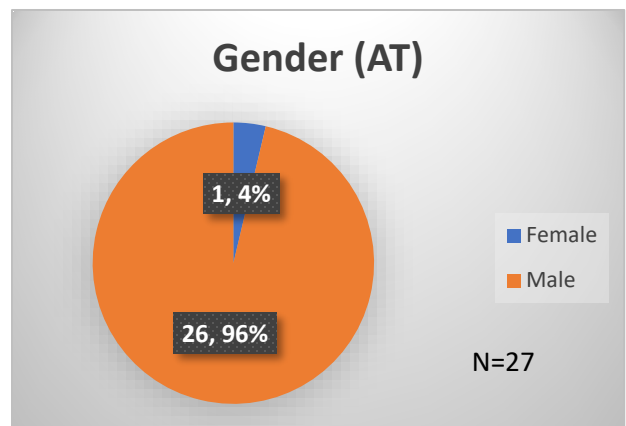

Daily Data Dashboard – December 22, 2023

Demographics for JTDC Population

Friday Morning Midnight Count

Total # of probation Involved youth¹: 1,330

¹ Probation Active: Any youth who is pending sentencing with an active social history, has been formally placed on probation or supervision with Cook County Juvenile Probation on the date of the report.

*Age, Gender and Race for Criminal Court population (N=1) is not represented in this report.

Data sources: cFive Supervisor – Probation Population and RMIS – JTDC Population

Daily Data Dashboard – December 22, 2023
Demographics for JTDC Population
Friday Morning Midnight Count