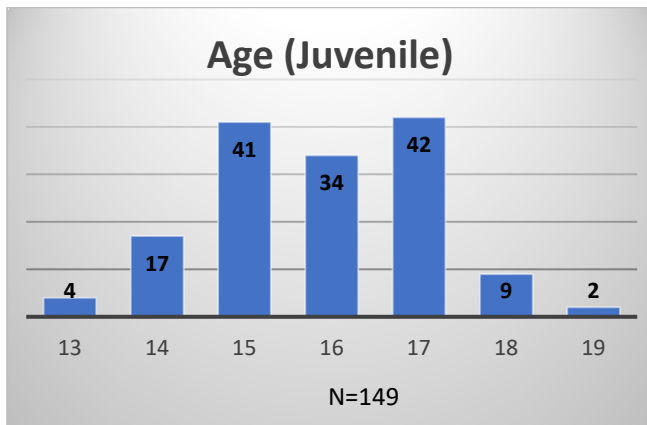

Daily Data Dashboard – December 22, 2023

Demographics for JTDC Population

Friday Morning Midnight Count

Total # of probation Involved youth¹: 1,330

¹ Probation Active: Any youth who is pending sentencing with an active social history, has been formally placed on probation or supervision with Cook County Juvenile Probation on the date of the report.

*Age, Gender and Race for Criminal Court population (N=1) is not represented in this report.

Data sources: cFive Supervisor – Probation Population and RMIS – JTDC Population

Daily Data Dashboard – December 22, 2023
Demographics for JTDC Population
Friday Morning Midnight Count