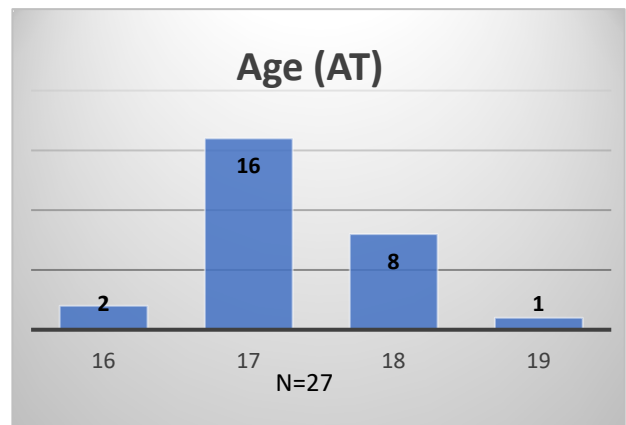

Daily Data Dashboard – December 22, 2023

Demographics for JTDC Population

Friday Morning Midnight Count

Total # of probation Involved youth¹: 1,330

¹ Probation Active: Any youth who is pending sentencing with an active social history, has been formally placed on probation or supervision with Cook County Juvenile Probation on the date of the report.

*Age, Gender and Race for Criminal Court population (N=1) is not represented in this report.

Data sources: cFive Supervisor – Probation Population and RMIS – JTDC Population

Daily Data Dashboard – December 22, 2023
Demographics for JTDC Population
Friday Morning Midnight Count