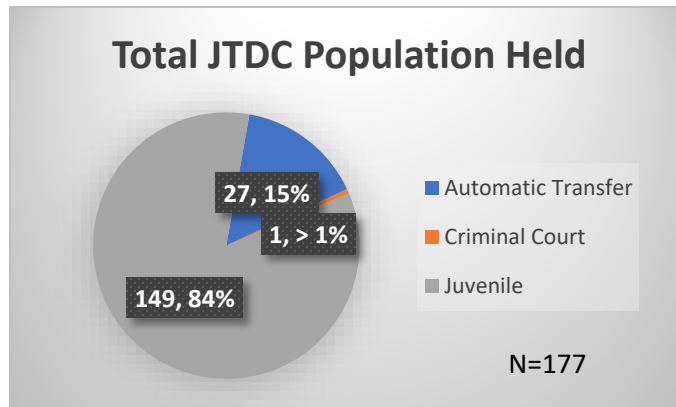

Daily Data Dashboard – December 22, 2023

Demographics for JTDC Population

Friday Morning Midnight Count

Total # of probation Involved youth¹: 1,330

¹ Probation Active: Any youth who is pending sentencing with an active social history, has been formally placed on probation or supervision with Cook County Juvenile Probation on the date of the report.

*Age, Gender and Race for Criminal Court population (N=1) is not represented in this report.

Data sources: cFive Supervisor – Probation Population and RMIS – JTDC Population

Daily Data Dashboard – December 22, 2023
Demographics for JTDC Population
Friday Morning Midnight Count