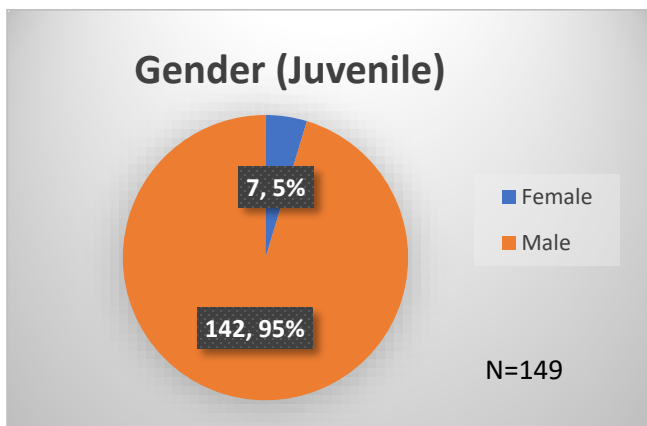

Daily Data Dashboard – December 22, 2023

Demographics for JTDC Population

Friday Morning Midnight Count

Total # of probation Involved youth¹: 1,330

¹ Probation Active: Any youth who is pending sentencing with an active social history, has been formally placed on probation or supervision with Cook County Juvenile Probation on the date of the report.

*Age, Gender and Race for Criminal Court population (N=1) is not represented in this report.

Data sources: cFive Supervisor – Probation Population and RMIS – JTDC Population

Daily Data Dashboard – December 22, 2023
Demographics for JTDC Population
Friday Morning Midnight Count